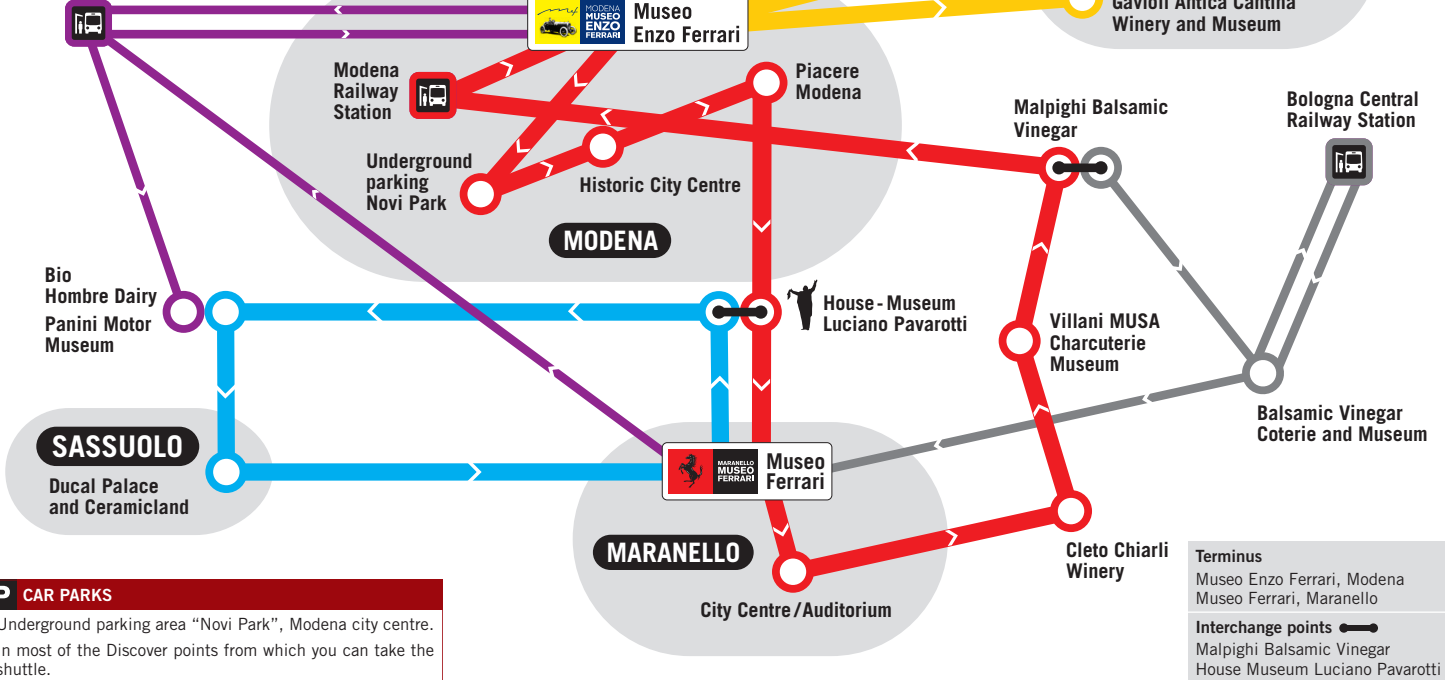

**SHUTTLE DEPARTURES**

Modena Railway Station (all day long);  
 Bologna Central Railway Station (morning);  
 Reggio Emilia Mediapadana high speed Railway Station (morning).

Reggio Emilia Mediapadana high speed Railway Station